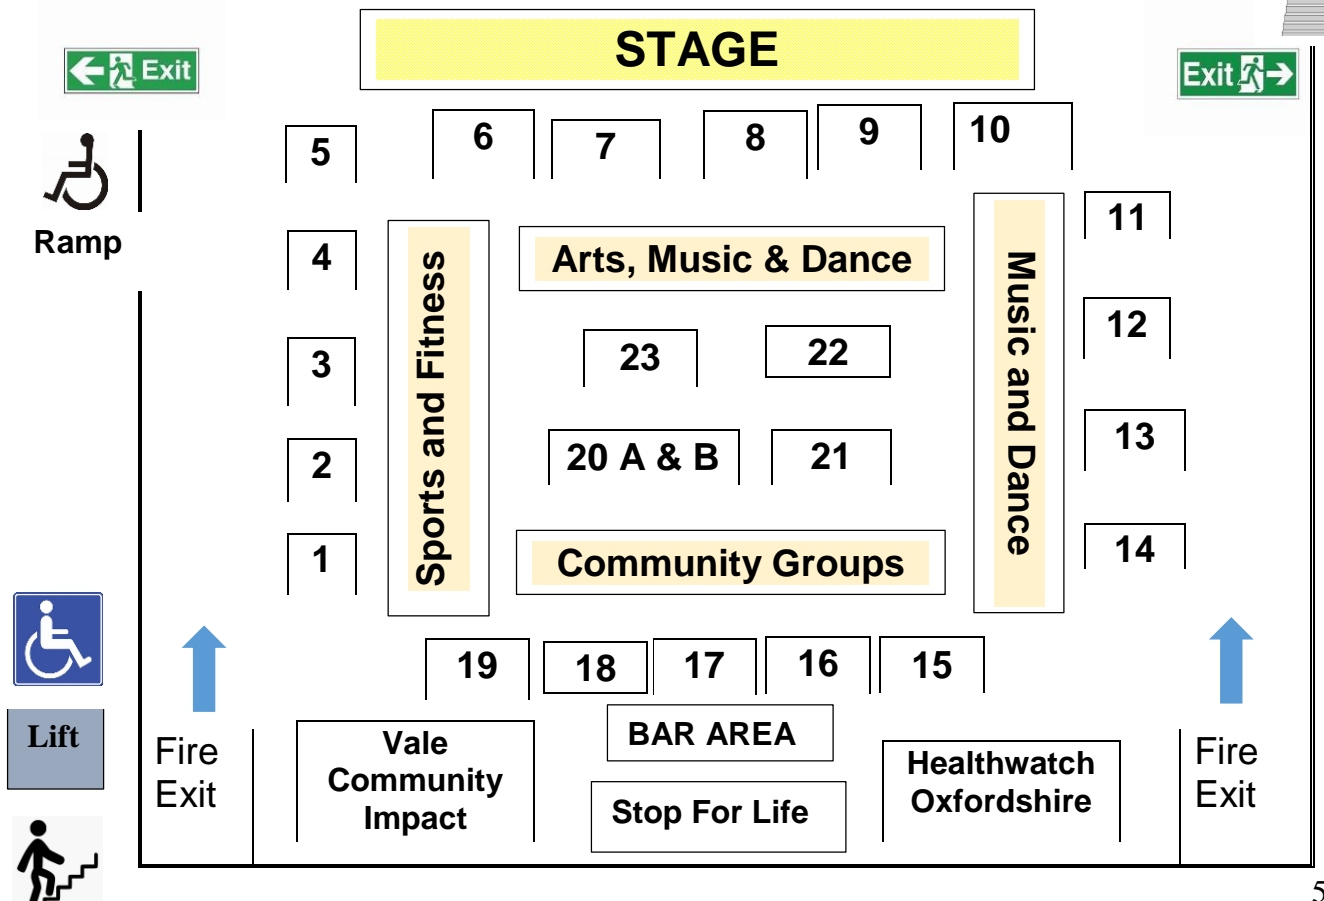

COMMUNITY SUPPORT & SOCIAL ACTIVITIES

Table	Organisations Represented
15	Burnt Cakes WI, Wantage, King Alfred's WI, Wantage
16	Charlton WI // Wantage & Grove U3A
17	The Freemason's Wantage Association of Retired Persons (WARP)
18	Wantage Bridge Club Wantage Café Scientific // Sweatbox
19	DAWN - Talking Newspaper Wantage & Grove District Twinning Association
20 A & B	Wantage and Grove Street Pastors Wantage Parish Grove Free Evangelical Church Vale Benefice (Grove, Hanney, East Challow and Denchworth Churches)
21	Grove & Wantage (GroW) Support for Families and Activities for Toddlers Maymessy (a bespoke cookery and gardening enterprise) Wantage & Grove Food Bank
22	Wild Wantage // Letcombe Brook Project
23	Wilts & Berks Canal Trust Grove Road Allotment Association

THE RIDGEWAY ROOM PLAN